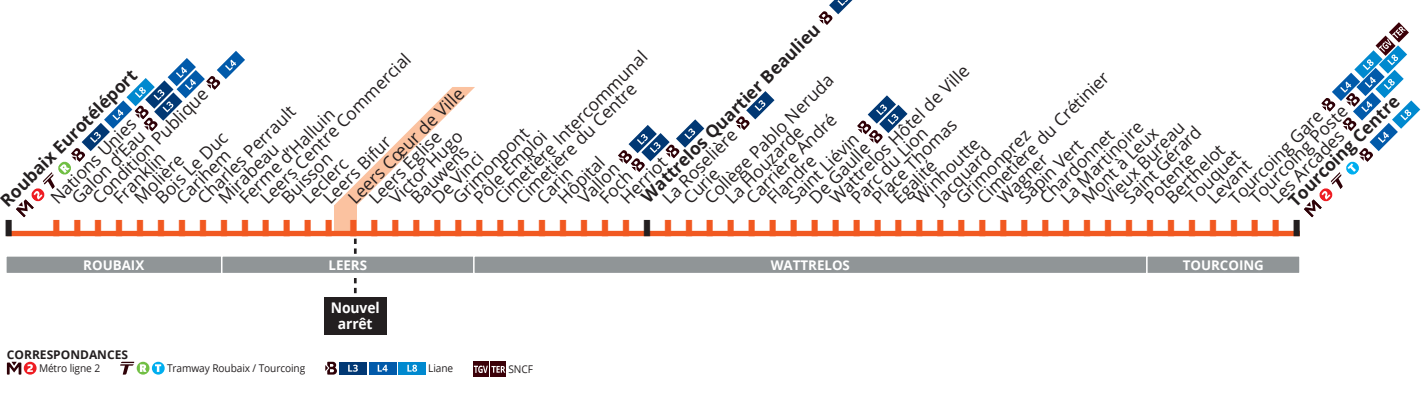

B 35 Vers Tourcoing Centre

CORRESPONDANCES
 Métro ligne 2
 Tramway Roubaix / Tourcoing
 Liège
 SNCF

B 35 Du lundi au vendredi en période scolaire

| | | | | | | | | | | | | | | | | | | | | | | | | | | |
|-----------------------------|-------|-------|-------|-------|-------|-------|-------|-------|-------|-------|-------|-------|-------|-------|-------|-------|-------|-------|-------|-------|-------|-------|-------|-------|-------|-------|
| ROUBAIX EUROTELEPORT | 05:56 | | 06:39 | 07:07 | 07:39 | 08:08 | 08:55 | 09:56 | | 10:56 | | 11:55 | | 12:55 | | 13:55 | | 14:39 | | 15:09 | | | | | | |
| CARIHEM | 06:02 | | 06:46 | 07:15 | 07:47 | 08:16 | 09:03 | 10:03 | | 11:03 | | 12:02 | | 13:02 | | 14:02 | | 14:47 | | 15:17 | | | | | | |
| LEERS CENTRE COMMERCIAL | 06:07 | | 06:51 | 07:21 | 07:53 | 08:22 | 09:09 | 10:09 | | 11:09 | | 12:08 | | 13:08 | | 14:08 | | 14:53 | | 15:23 | | | | | | |
| LEERS COEUR DE VILLE | 06:12 | | 06:57 | 07:27 | 07:59 | 08:28 | 09:15 | 10:15 | | 11:15 | | 12:14 | | 13:14 | | 14:14 | | 14:59 | | 15:29 | | | | | | |
| LEERS EGLISE | 06:13 | | 06:58 | 07:28 | 08:00 | 08:29 | 09:16 | 10:16 | | 11:16 | | 12:15 | | 13:15 | | 14:15 | | 15:00 | | 15:30 | | | | | | |
| VICTOR HUGO | 06:14 | | 06:59 | 07:29 | 08:01 | 08:30 | 09:17 | 10:17 | | 11:17 | | 12:16 | | 13:16 | | 14:16 | | 15:01 | | 15:31 | | | | | | |
| POLE EMPLOI | 06:18 | | 07:04 | 07:34 | 08:06 | 08:35 | 09:22 | 10:22 | | 11:22 | | 12:21 | | 13:21 | | 14:21 | | 15:06 | | 15:36 | | | | | | |
| WATTRELOS QUARTIER BEAULIEU | 05:57 | 06:26 | 06:58 | 07:12 | 07:27 | 07:42 | 08:00 | 08:14 | 08:31 | 08:43 | 09:03 | 09:30 | 10:00 | 10:30 | 11:00 | 11:30 | 12:06 | 12:29 | 13:12 | 13:29 | 14:00 | 14:29 | 14:59 | 15:14 | 15:28 | 15:44 |
| COLLEGE PABLO NERUDA | 05:59 | 06:28 | 07:01 | 07:15 | 07:30 | 07:45 | 08:03 | 08:17 | 08:34 | 08:46 | 09:06 | 09:33 | 10:03 | 10:33 | 11:03 | 11:33 | 12:09 | 12:32 | 13:15 | 13:32 | 14:03 | 14:32 | 15:02 | 15:17 | 15:31 | 15:47 |
| FLANDRE | 06:01 | 06:30 | 07:03 | 07:17 | 07:32 | 07:47 | 08:05 | 08:19 | 08:36 | 08:48 | 09:08 | 09:35 | 10:05 | 10:35 | 11:05 | 11:35 | 12:11 | 12:34 | 13:17 | 13:34 | 14:05 | 14:34 | 15:04 | 15:19 | 15:33 | 15:49 |
| WATTRELOS HOTEL DE VILLE | 06:04 | 06:33 | 07:07 | 07:21 | 07:36 | 07:51 | 08:09 | 08:23 | 08:40 | 08:52 | 09:12 | 09:39 | 10:09 | 10:39 | 11:09 | 11:39 | 12:15 | 12:38 | 13:21 | 13:38 | 14:09 | 14:38 | 15:08 | 15:23 | 15:37 | 15:53 |
| SAPIN VERT | 06:15 | 06:44 | 07:19 | 07:33 | 07:48 | 08:03 | 08:21 | 08:35 | 08:51 | 09:03 | 09:23 | 09:50 | 10:20 | 10:50 | 11:20 | 11:50 | 12:26 | 12:49 | 13:32 | 13:49 | 14:20 | 14:49 | 15:20 | 15:35 | 15:49 | 16:05 |
| SAINT GERARD | 06:20 | 06:49 | 07:24 | 07:38 | 07:53 | 08:08 | 08:27 | 08:40 | 08:56 | 09:08 | 09:28 | 09:55 | 10:25 | 10:55 | 11:25 | 11:55 | 12:31 | 12:54 | 13:37 | 13:54 | 14:25 | 14:54 | 15:25 | 15:40 | 15:54 | 16:10 |
| TOURCOING GARE | 06:26 | 06:56 | 07:31 | 07:45 | 08:00 | 08:15 | 08:34 | 08:47 | 09:03 | 09:15 | 09:34 | 10:01 | 10:31 | 11:01 | 11:31 | 12:02 | 12:38 | 13:01 | 13:44 | 14:01 | 14:32 | 15:01 | 15:32 | 15:47 | 16:01 | 16:17 |
| TOURCOING CENTRE | 06:29 | 06:59 | 07:34 | 07:48 | 08:03 | 08:18 | 08:37 | 08:50 | 09:06 | 09:18 | 09:37 | 10:04 | 10:34 | 11:04 | 11:34 | 12:05 | 12:41 | 13:04 | 13:47 | 14:04 | 14:35 | 15:04 | 15:35 | 15:50 | 16:04 | 16:20 |
| ROUBAIX EUROTELEPORT | 15:38 | | 16:08 | 16:35 | 17:07 | 17:42 | 17:59 | 18:25 | | 19:20 | | 20:27 | | 21:41 | | | | | | | | | | | | |
| CARIHEM | 15:46 | | 16:16 | 16:44 | 17:16 | 17:51 | 18:07 | 18:33 | | 19:27 | | 20:34 | | 21:48 | | | | | | | | | | | | |
| LEERS CENTRE COMMERCIAL | 15:52 | | 16:22 | 16:50 | 17:22 | 17:57 | 18:13 | 18:39 | | 19:33 | | 20:39 | | 21:53 | | | | | | | | | | | | |
| LEERS COEUR DE VILLE | 15:59 | | 16:29 | 16:57 | 17:29 | 18:04 | 18:20 | 18:45 | | 19:39 | | 20:44 | | 21:58 | | | | | | | | | | | | |
| LEERS EGLISE | 16:00 | | 16:30 | 16:58 | 17:30 | 18:05 | | 18:46 | | 19:40 | | 20:45 | | | | | | | | | | | | | | |
| VICTOR HUGO | 16:01 | | 16:31 | 17:04 | 17:31 | 18:06 | | 18:47 | | 19:41 | | 20:46 | | | | | | | | | | | | | | |
| POLE EMPLOI | 16:06 | | 16:36 | 17:04 | 17:36 | 18:10 | | 18:51 | | 19:45 | | 20:50 | | | | | | | | | | | | | | |
| WATTRELOS QUARTIER BEAULIEU | 16:00 | 16:14 | 16:28 | 16:44 | 17:00 | 17:12 | 17:32 | 17:44 | 18:02 | 18:18 | | 18:40 | 18:58 | 19:25 | 19:52 | 20:20 | 20:57 | 21:37 | | | | | | | | |
| COLLEGE PABLO NERUDA | 16:03 | 16:17 | 16:31 | 16:47 | 17:03 | 17:15 | 17:35 | 17:47 | 18:05 | 18:21 | | 18:42 | 19:00 | 19:27 | 19:54 | 20:22 | 20:59 | 21:39 | | | | | | | | |
| FLANDRE | 16:05 | 16:19 | 16:33 | 16:49 | 17:05 | 17:17 | 17:37 | 17:49 | 18:07 | 18:23 | | 18:45 | 19:03 | 19:30 | 19:57 | 20:25 | 21:01 | 21:41 | | | | | | | | |
| WATTRELOS HOTEL DE VILLE | 16:09 | 16:23 | 16:37 | 16:53 | 17:09 | 17:21 | 17:41 | 17:53 | 18:11 | 18:27 | | 18:48 | 19:06 | 19:33 | 20:00 | 20:28 | 21:04 | 21:44 | | | | | | | | |
| SAPIN VERT | 16:21 | 16:35 | 16:49 | 17:05 | 17:21 | 17:33 | 17:52 | 18:04 | 18:22 | 18:37 | | 18:58 | 19:16 | 19:43 | 20:10 | 20:38 | 21:14 | 21:54 | | | | | | | | |
| SAINT GERARD | 16:27 | 16:41 | 16:55 | 17:11 | 17:27 | 17:38 | 17:57 | 18:09 | 18:27 | 18:42 | | 19:03 | 19:21 | 19:48 | 20:14 | 20:42 | 21:18 | 21:58 | | | | | | | | |
| TOURCOING GARE | 16:34 | 16:48 | 17:02 | 17:18 | 17:34 | 17:45 | 18:04 | 18:16 | 18:33 | 18:49 | | 19:10 | 19:28 | 19:54 | 20:20 | 20:48 | 21:24 | 22:04 | | | | | | | | |
| TOURCOING CENTRE | 16:37 | 16:51 | 17:05 | 17:21 | 17:37 | 17:48 | 18:07 | 18:19 | 18:36 | 18:51 | | 19:12 | 19:30 | 19:56 | 20:22 | 20:50 | 21:26 | 22:06 | | | | | | | | |